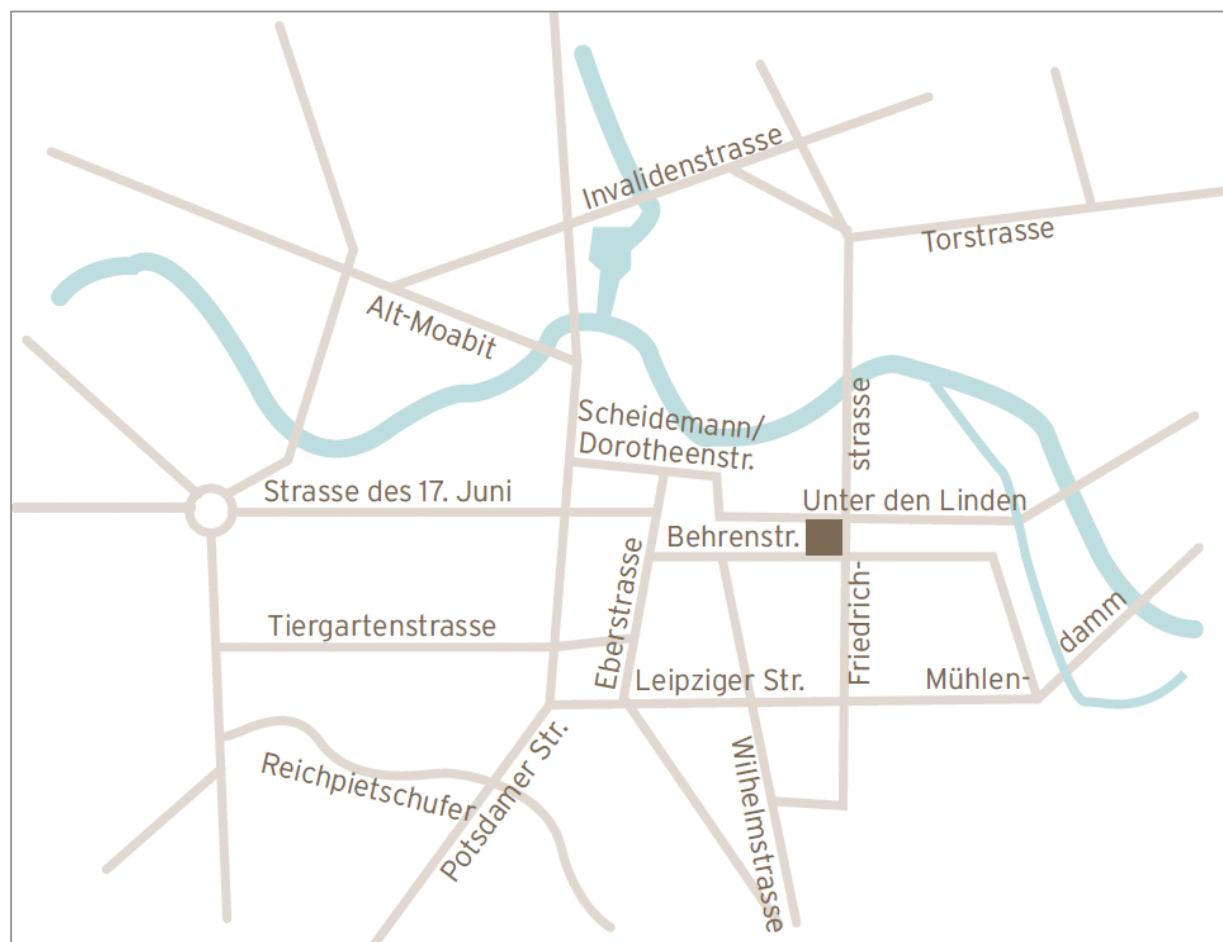

WESTIN YOUR JOURNEY TO BERLIN

The Westin Grand, Berlin

Friedrichstraße 158-164, 10117 Berlin, phone: (49) (30) 2027 0

www.westingrandberlin.com/en

To locate the hotel using a GPS navigation system, please use the following address and/or coordinates: Behrenstraße 52, 10117 Berlin, Germany - 52.51573°N/13.38829°E.

The Westin Grand Hotel Berlin offers you valet parking.

ARRIVAL BY TRAIN OR UNDERGROUND RAILROAD

Train stations:

Berlin central station / Hauptbahnhof – 3 km / 1.86 miles
Station Friedrichstraße – 500 m / 0.31 miles
Underground station Französische Straße – 20 m / 0.01 miles

By Regional train – Take line RE1, RE2, RE7, RB or RB14 in direction east to S+U station Friedrichstraße. Then take a short walk towards Unter den Linden on the Friedrichstraße. You will find The Westin Grand Berlin on the right hand site. Or take the metro U6 at Friedrichstraße in direction Alt-Mariendorf to the next station Französische Straße. The Westin Grand Berlin is right in front of the station.

By S-Bahn – Take line S5, S7 or S75 in direction east to S+U station Friedrichstraße. Then take a short walk towards Unter den Linden on the Friedrichstraße. You will find The Westin Grand Berlin on the right hand site.